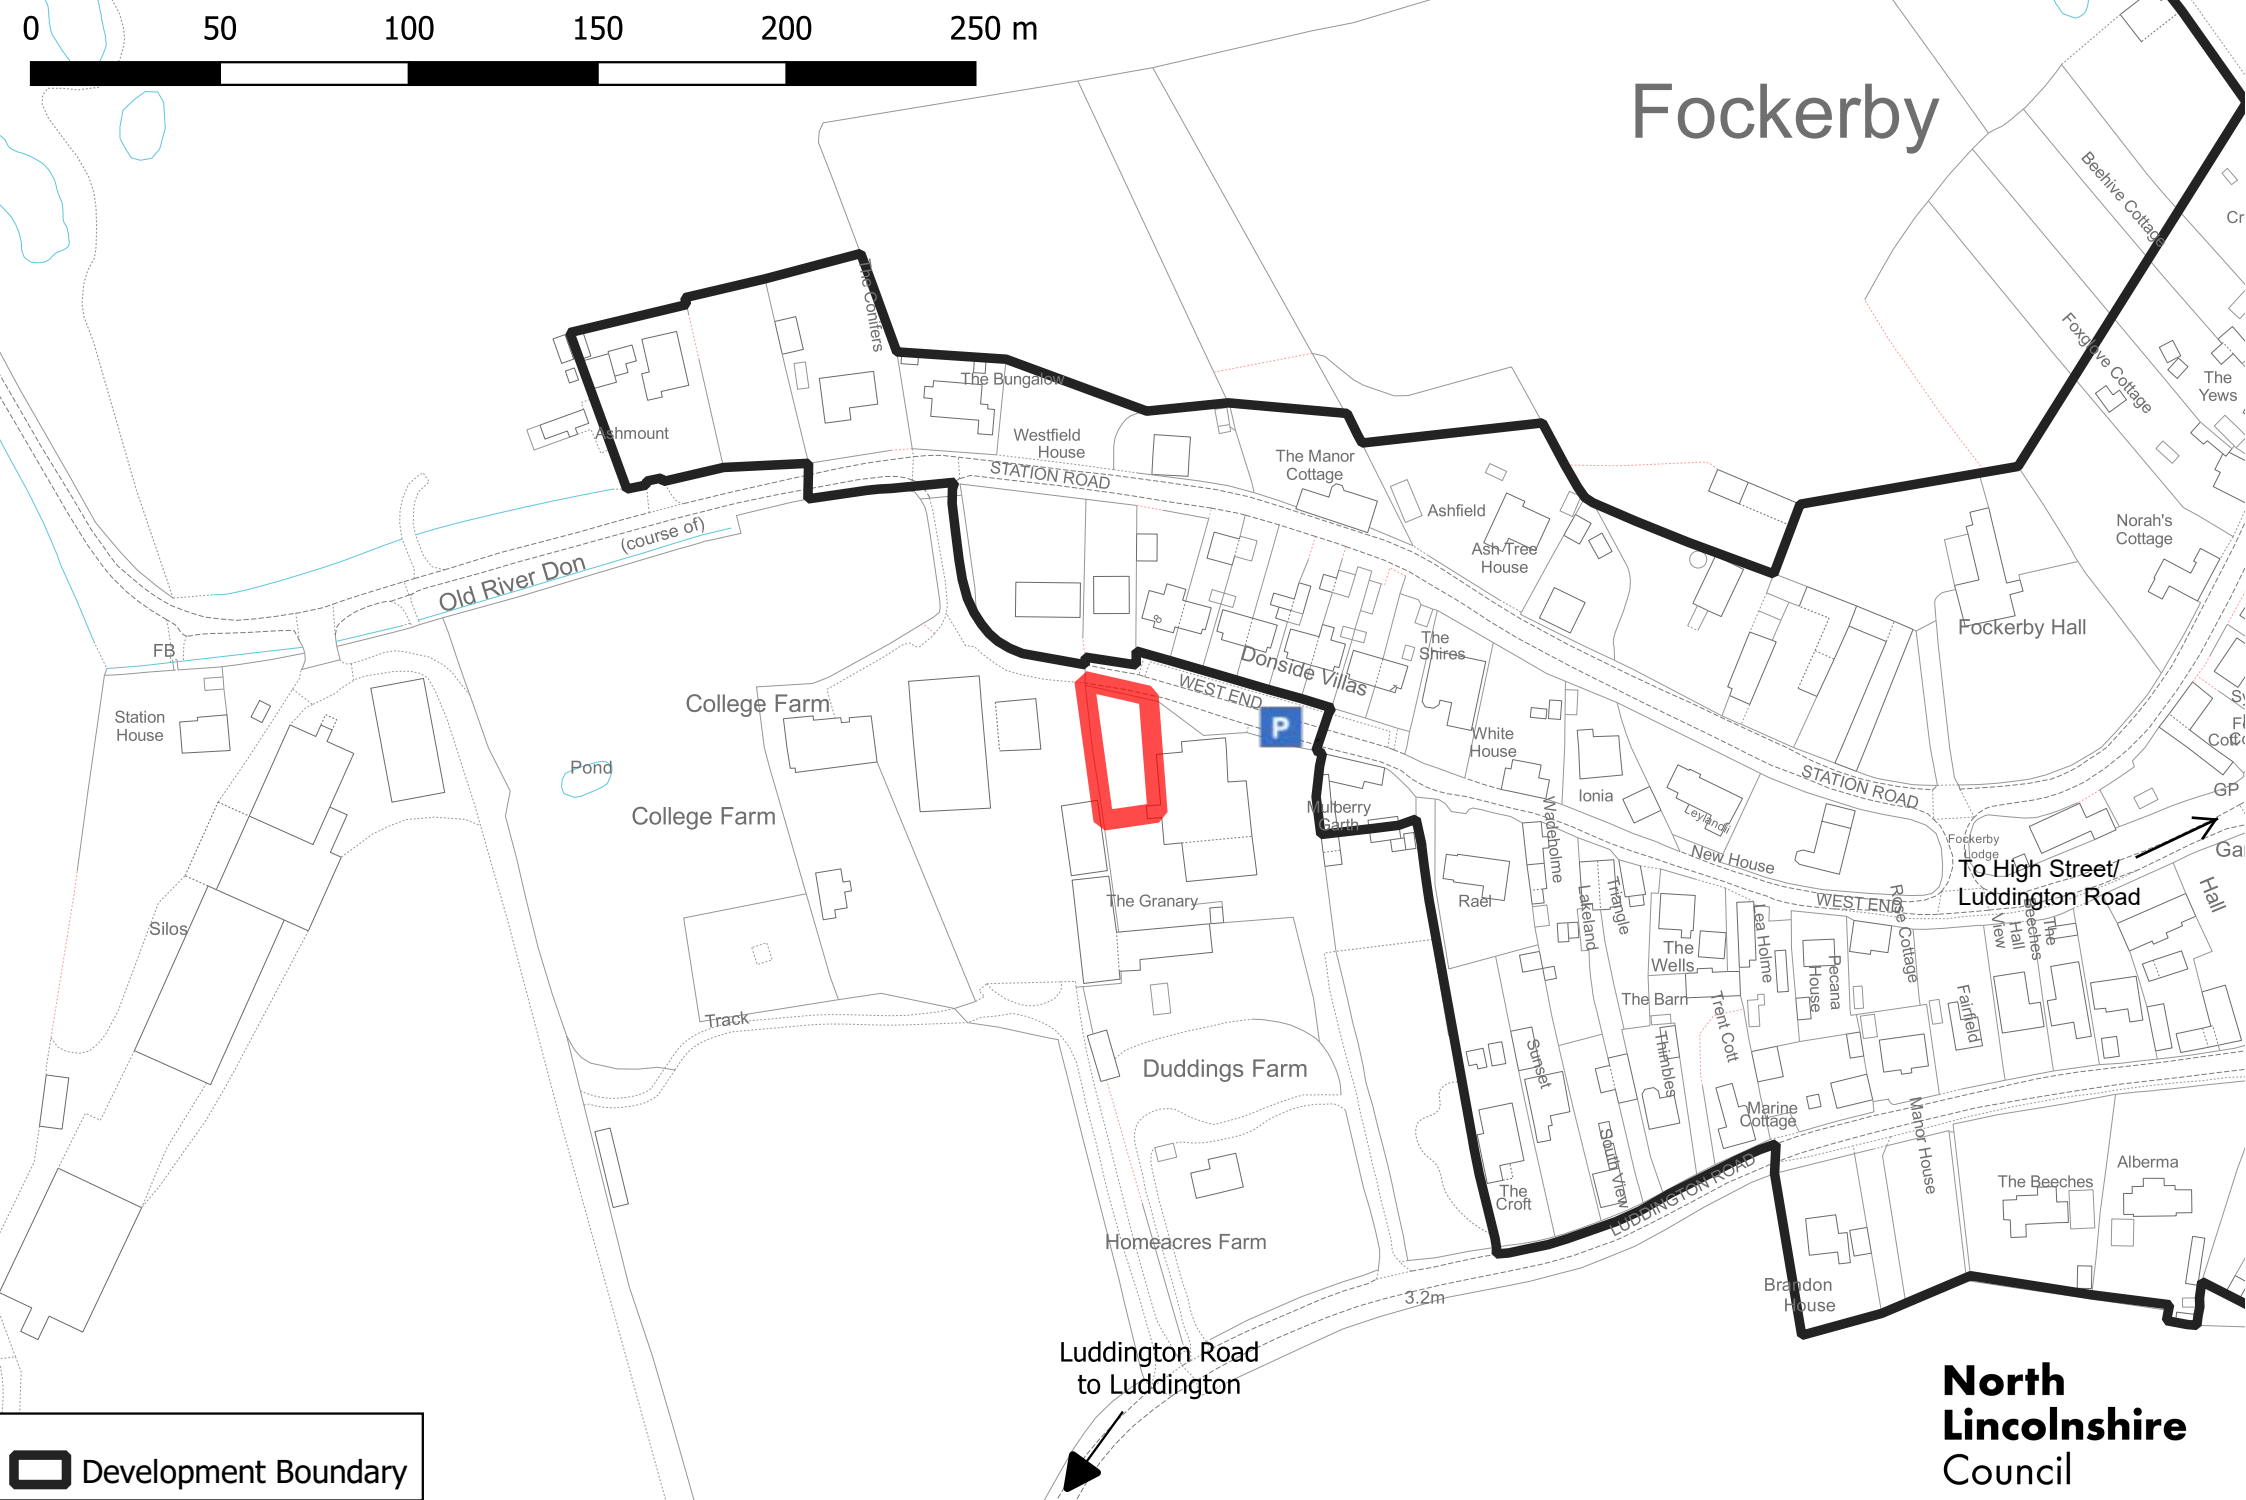

Fockerby

 Development Boundary

**North
Lincolnshire
Council**

PA/2022/1848 Sat nav: Paddock View, West End, Garthorpe, DN17 4RX

© Crown copyright and database rights 2023. Ordnance Survey AC0000819831